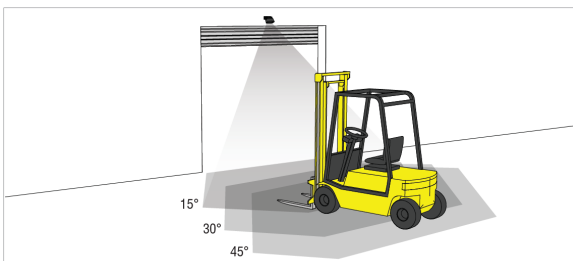

MWave can be easily configured from the ground when paired with the optional remote control, making it convenient to program from the ground. With an IP67 rating, MWave can withstand inclement weather and environment such as rain, snow, dust, and debris.

MWave is available on **MyEdge™** or contact your Miller Edge Sales Representative to receive a quote.

[MWave Sell Sheet](#)

[Price Book](#)

Dual Relays Designed for Your Needs

The intelligent dual relay design provides detection capabilities that differentiate between approaching versus cross-traffic, as well as pedestrian versus vehicular traffic.