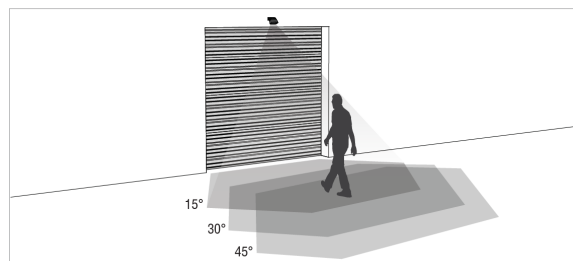

MWave is available on **MyEdge™** or contact your Miller Edge Sales Representative to receive a quote.

[MWave Sell Sheet](#)

[Price Book](#)

Dual Relays Designed for Your Needs

The intelligent dual relay design provides detection capabilities that differentiate between approaching versus cross-traffic, as well as pedestrian versus vehicular traffic.

Vehicle approaches: Vehicle-detection relay is activated. Door opens.

Person approaches: Vehicle-detection relay is not activated. Door remains closed.

Gain Access to MyEdge Today!

1. Go to myedge.milleredge.com to request access or click the button below
2. Complete the account registration questions and form
3. Add team members and assign roles, if desired
4. Receive a confirmation email once you are granted access
5. Begin using your MyEdge account